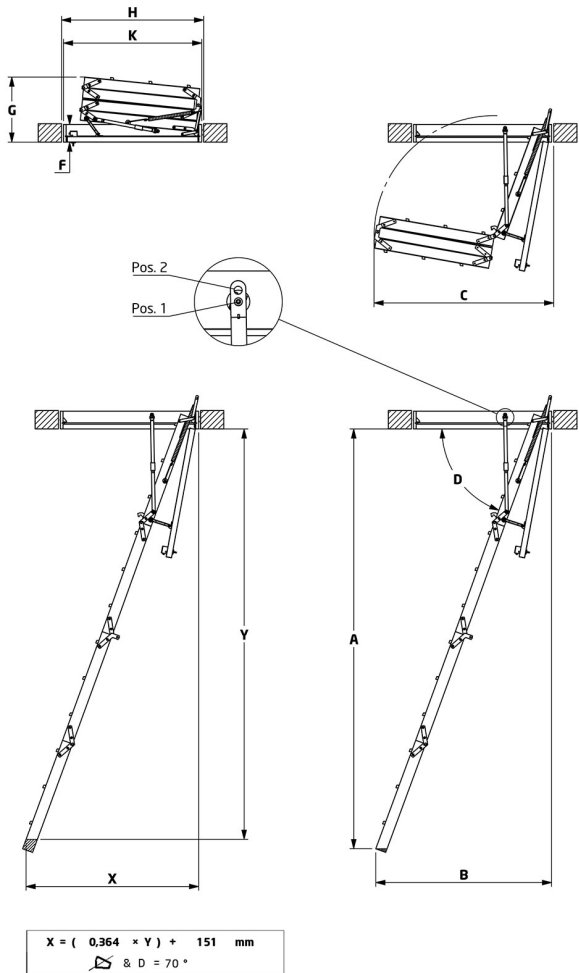

DOLLE CF36LM

ATTIC LADDER 92,5 X 70 CM - WITH 30 MM INSULATION

Dolle CF36LM attic ladder with 30 mm insulation = U-value 0,99 W/m_ C. ClickFix is a complete line of attic ladders based on the unique patented ClickFix technology. The entire product range is known by the low u-value and the quick and easy installation.

The low weight (approx. 25% less than traditional attic ladders) and the Click system make it possible for only 1 person to mount the ClickFix attic ladders. The insulation and the construction of the trapdoor reduces heat loss. Dolle CF36LM is delivered with non-slip treads for extra security and a wooden push/pull rod for easy operation of the attic ladder.

PRODUCTDATA

PRODUCTNAME	Dolle CF36LM
TYPE	4-section
MATERIAL	wood
PRODUCT-NO.	38771
FLOORHEIGHT	Max. 274 cm
NUMBER OF TREADS	12
OPENING SIZE	92,5x70 cm
INSULATION	30 mm
MATERIAL (CASING)	Spruce
THICKNESS (CASING)	18 mm
HEIGHT (CASING)	115 mm
OUTSIDE CASING	67,6x90,0 cm
MATERIAL (TRAPDOOR)	white/white HDF 2 x 3
THICKNESS (TRAPDOOR)	36 mm
THICKNESS (TREADS)	17,5 mm
DEPTH (TREADS)	54 mm
WIDTH (TREADS)	400 mm
MATERIAL (TREADS)	Beech
THICKNESS (STRING)	21 mm
DEPTH (STRING)	69 mm
CLICKFIX TECHNOLOGY	Yes
U-VALUE	0,99

MEASUREMENTS

Pos	A	A*	B	C	D	F	G	Model	H	K		
											mm	mm
12	3-3-3-3	1	2733	2759	1146	1156	70	115	424	38771	925 × 700	900 × 676
		2	2793	2818	978	1116	73					